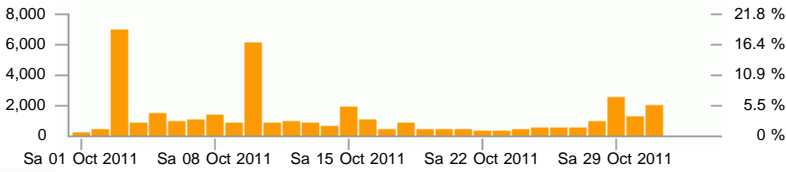

Years

Events

Item 1 - 1 of 1

| | Year | Events | Downloads | Uploads | Server-to-client bytes | Time taken |
|-------|------|--------|-----------|---------|------------------------|-------------|
| 1 | 2011 | 36,682 | 35,782 | 0 | 4.84 G | 9d 00:02:51 |
| Total | | 36,682 | 35,782 | 0 | 4.84 G | 9d 00:02:51 |

Months

Events

Item 1 - 1 of 1

| Month | Events | Downloads | Uploads | Server-to-client bytes | Time taken |
|--------------|---------------|---------------|----------|------------------------|--------------------|
| 1 Oct/2011 | 36,682 | 35,782 | 0 | 4.84 G | 9d 00:02:51 |
| Total | 36,682 | 35,782 | 0 | 4.84 G | 9d 00:02:51 |

Days

Events

Item 1 - 10 of 31

| Day | Events | Downloads | Uploads | Server-to-client bytes | Time taken |
|----------------|---------------|---------------|----------|------------------------|--------------------|
| 1 01/Oct/2011 | 152 | 144 | 0 | 26.89 M | 00:39:28 |
| 2 02/Oct/2011 | 321 | 310 | 0 | 56.83 M | 04:25:00 |
| 3 03/Oct/2011 | 6,908 | 6,902 | 0 | 984.23 M | 10:07:59 |
| 4 04/Oct/2011 | 804 | 759 | 0 | 134.76 M | 04:33:12 |
| 5 05/Oct/2011 | 1,383 | 1,343 | 0 | 233.59 M | 14:20:14 |
| 6 06/Oct/2011 | 899 | 823 | 0 | 173.70 M | 13:08:50 |
| 7 07/Oct/2011 | 952 | 912 | 0 | 193.12 M | 09:06:50 |
| 8 08/Oct/2011 | 1,274 | 1,256 | 0 | 129.10 M | 01:21:52 |
| 9 09/Oct/2011 | 786 | 785 | 0 | 85.99 M | 05:15:47 |
| 10 10/Oct/2011 | 6,072 | 6,061 | 0 | 89.15 M | 02:18:33 |
| 21 other items | 17,131 | 16,487 | 0 | 2.78 G | 6d 06:45:06 |
| Total | 36,682 | 35,782 | 0 | 4.84 G | 9d 00:02:51 |