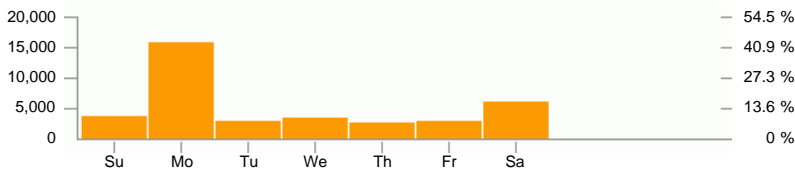

Days

Events

Item 1 - 10 of 31

| Day | Events | Downloads | Uploads | Server-to-client bytes | Time taken |
|----------------|---------------|---------------|----------|------------------------|--------------------|
| 1 01/Oct/2011 | 152 | 144 | 0 | 26.89 M | 00:39:28 |
| 2 02/Oct/2011 | 321 | 310 | 0 | 56.83 M | 04:25:00 |
| 3 03/Oct/2011 | 6,908 | 6,902 | 0 | 984.23 M | 10:07:59 |
| 4 04/Oct/2011 | 804 | 759 | 0 | 134.76 M | 04:33:12 |
| 5 05/Oct/2011 | 1,383 | 1,343 | 0 | 233.59 M | 14:20:14 |
| 6 06/Oct/2011 | 899 | 823 | 0 | 173.70 M | 13:08:50 |
| 7 07/Oct/2011 | 952 | 912 | 0 | 193.12 M | 09:06:50 |
| 8 08/Oct/2011 | 1,274 | 1,256 | 0 | 129.10 M | 01:21:52 |
| 9 09/Oct/2011 | 786 | 785 | 0 | 85.99 M | 05:15:47 |
| 10 10/Oct/2011 | 6,072 | 6,061 | 0 | 89.15 M | 02:18:33 |
| 21 other items | 17,131 | 16,487 | 0 | 2.78 G | 6d 06:45:06 |
| Total | 36,682 | 35,782 | 0 | 4.84 G | 9d 00:02:51 |

Days of week

Events

Item 1 - 7 of 7

| Day of week | Events | Downloads | Uploads | Server-to-client bytes | Time taken |
|-------------|--------|-----------|---------|------------------------|-------------|
| 1 Sunday | 3,631 | 3,573 | 0 | 339.27 M | 1d 08:31:51 |

| | | | | | | |
|-------|-----------|--------|--------|---|----------|-------------|
| 2 | Monday | 15,728 | 15,580 | 0 | 1.35 G | 1d 14:24:39 |
| 3 | Tuesday | 2,863 | 2,760 | 0 | 523.94 M | 23:20:11 |
| 4 | Wednesday | 3,158 | 3,005 | 0 | 979.36 M | 1d 17:48:54 |
| 5 | Thursday | 2,521 | 2,325 | 0 | 580.22 M | 1d 13:23:30 |
| 6 | Friday | 2,741 | 2,637 | 0 | 496.93 M | 1d 08:00:53 |
| 7 | Saturday | 6,040 | 5,902 | 0 | 653.04 M | 10:32:53 |
| Total | | 36,682 | 35,782 | 0 | 4.84 G | 9d 00:02:51 |