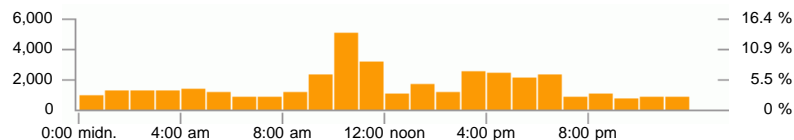

2	Monday	15,728	15,580	0	1.35 G	1d 14:24:39
3	Tuesday	2,863	2,760	0	523.94 M	23:20:11
4	Wednesday	3,158	3,005	0	979.36 M	1d 17:48:54
5	Thursday	2,521	2,325	0	580.22 M	1d 13:23:30
6	Friday	2,741	2,637	0	496.93 M	1d 08:00:53
7	Saturday	6,040	5,902	0	653.04 M	10:32:53
Total		36,682	35,782	0	4.84 G	9d 00:02:51

Hours of day

Events

Item 1 - 24 of 24

▲ Hour of day	Events	Downloads	Uploads	Server-to-client bytes	Time taken	
1	midnight - 1:00 AM	925	892	0	125.72 M	03:03:15
2	1:00 AM - 2:00 AM	1,171	1,159	0	170.89 M	01:21:14
3	2:00 AM - 3:00 AM	1,172	1,165	0	174.98 M	01:28:28
4	3:00 AM - 4:00 AM	1,169	1,125	0	172.77 M	01:18:22
5	4:00 AM - 5:00 AM	1,341	1,333	0	137.55 M	01:07:32
6	5:00 AM - 6:00 AM	1,150	1,145	0	118.19 M	01:05:24
7	6:00 AM - 7:00 AM	758	740	0	93.95 M	01:16:42
8	7:00 AM - 8:00 AM	761	744	0	87.40 M	04:14:45
9	8:00 AM - 9:00 AM	1,066	990	0	149.27 M	12:06:19
10	9:00 AM - 10:00 AM	2,223	2,177	0	542.81 M	18:15:11
11	10:00 AM - 11:00 AM	4,959	4,894	0	353.11 M	14:00:19
12	11:00 AM - noon	3,093	3,054	0	203.63 M	17:27:24
13	noon - 1:00 PM	1,041	997	0	178.73 M	17:38:33
14	1:00 PM - 2:00 PM	1,585	1,528	0	491.07 M	16:13:35
15	2:00 PM - 3:00 PM	1,072	986	0	318.39 M	21:12:47
16	3:00 PM - 4:00 PM	2,516	2,420	0	426.11 M	18:24:34
17	4:00 PM - 5:00 PM	2,387	2,323	0	282.98 M	17:22:17
18	5:00 PM - 6:00 PM	2,044	2,025	0	250.76 M	08:16:40
19	6:00 PM - 7:00 PM	2,304	2,262	0	179.74 M	11:59:02
20	7:00 PM - 8:00 PM	750	746	0	84.14 M	08:23:00
21	8:00 PM - 9:00 PM	969	936	0	112.48 M	12:43:08
22	9:00 PM - 10:00 PM	695	677	0	96.72 M	03:45:54
23	10:00 PM - 11:00 PM	757	711	0	100.66 M	01:12:02
24	11:00 PM - midnight	774	753	0	102.54 M	02:06:24
Total		36,682	35,782	0	4.84 G	9d 00:02:51

Connection IDs