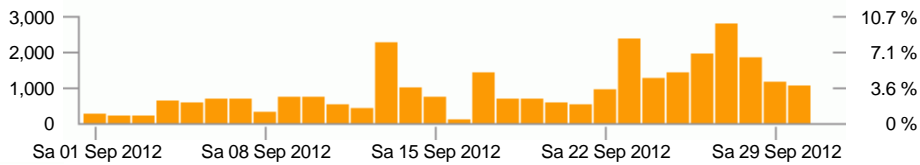

Days

Events