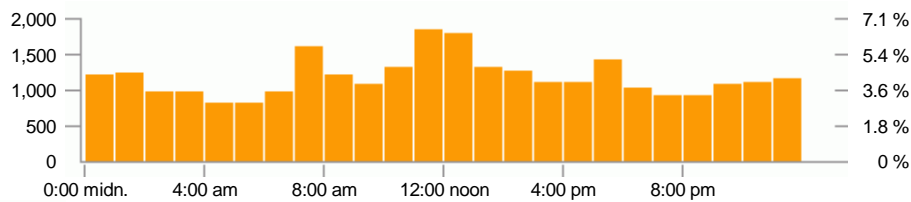

Item 1 - 7 of 7

▲ Day of week	Events	Downloads	Uploads
1 Sunday	4,308	4,046	0
2 Monday	3,499	3,193	1
3 Tuesday	3,164	2,757	0
4 Wednesday	3,591	3,404	0
5 Thursday	6,244	5,994	0
6 Friday	3,921	3,630	0
7 Saturday	3,250	2,900	0
Total	27,977	25,924	1

Hours of day

Events

Item 1 - 24 of 24

▲ Hour of day	Events	Downloads	Uploads
1 midnight - 1:00 AM	1,199	1,100	0
2 1:00 AM - 2:00 AM	1,230	1,135	0
3 2:00 AM - 3:00 AM	970	943	0
4 3:00 AM - 4:00 AM	952	906	0
5 4:00 AM - 5:00 AM	808	795	0
6 5:00 AM - 6:00 AM	810	755	0
7 6:00 AM - 7:00 AM	956	757	0
8 7:00 AM - 8:00 AM	1,583	1,504	0
9 8:00 AM - 9:00 AM	1,187	1,087	0
10 9:00 AM - 10:00 AM	1,073	987	1
11 10:00 AM - 11:00 AM	1,303	1,143	0
12 11:00 AM - noon	1,832	1,708	0
13 noon - 1:00 PM	1,785	1,744	0
14 1:00 PM - 2:00 PM	1,307	1,150	0
15 2:00 PM - 3:00 PM	1,249	1,140	0
16 3:00 PM - 4:00 PM	1,101	1,022	0
17 4:00 PM - 5:00 PM	1,091	1,012	0
18 5:00 PM - 6:00 PM	1,410	1,217	0